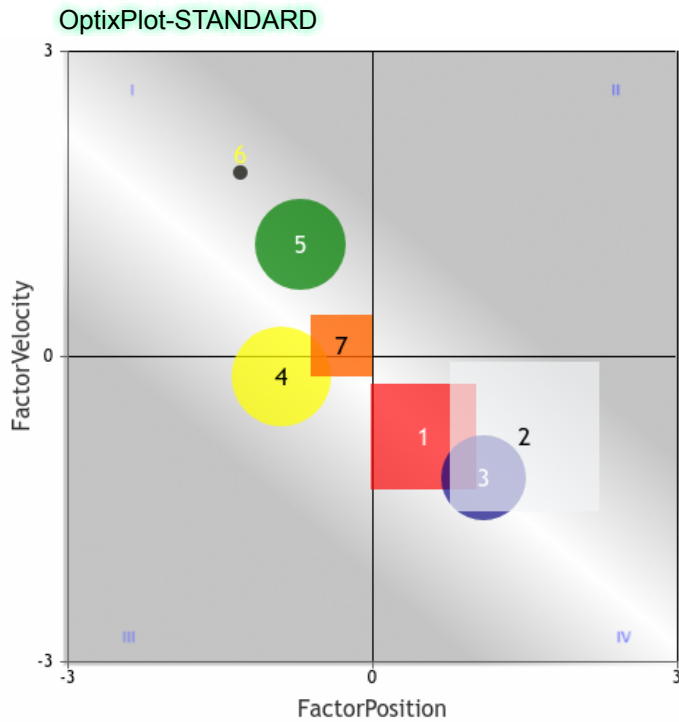

OptixPROGRAM™
HAW 2023-05-25 Race 4 $11,000 5.5f Sprint
Dirt
Claiming(Clm 6250n2l) 3 year olds and Up - Fillies/Mares
PlotFit ● Contention ☀ SpeedRate 🏇 029
Copyright © 2015,2018 EquiLytx LLC. All rights reserved.

HAW 2023-05-25 Race4

PN	Horse	ML	DSL	RS	OFR	Prior RaceKeys	Prior RaceClass	oNg	oFIG	Fin	optixNOTES	q	cs
1	JEMEZ FALLS J: SANTIAGO VICTOR T: MARTINEZ RALPH	6	16	C	71-63						.....		
2	BELLS OF JOY J: GILES EMMANUEL T: REAVIS MICHAEL L	5	18	PC	71-63						.....		
3	GOTTA B KITTEN ME J: TAVARES JAVIER T: GONZALEZ LILIA	10	18	E	71-63						.....		
4	FREE LOVE J: HERNANDEZ O K T: LOPEZ ELIAS	2.5	21	EP	71-63						.....		
5	STAR OF TOMORROW J: FELIX J E T: MASON INGRID	2	41	E	71-63						.....		
6	HEY MA J: REYES ANGEL T: REYES MARTIN	8	18	E	71-63						.....		
7	BUMPER GIRL J: BENDEZU ALEXANDER T: RETANA GABE	8	18	P	71-63						.....		

Register at optixeq.com and enter the future of handicapping.