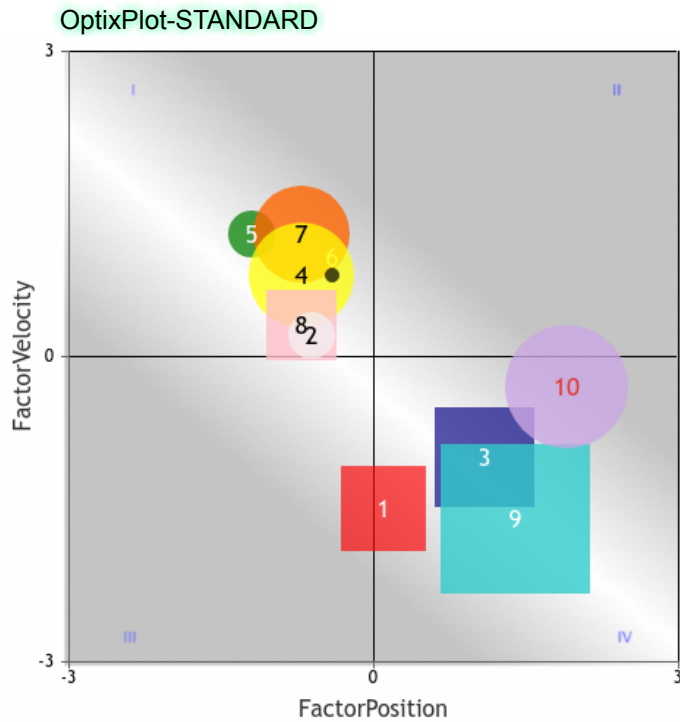

OptixPROGRAM™
HAW 2023-05-25 Race 7 $33,000 6f Sprint
Dirt
Allowance Optional Claim(OCIm 40000b) 3 year olds and Up -

PlotFit Contention SpeedRate 040
Copyright © 2015,2018 EquiLytx LLC. All rights reserved.

HAW 2023-05-25 Race7

PN	Horse	ML	DSL	RS	OFR	Prior RaceKeys	Prior RaceClass	oNg	oFIG	Fin	optixNOTES	q	cs
1	TRY TRY AGAIN J: GILES EMMANUEL T: ZAWITZ JOEL	15	32	PC	98-90						...		
2	FIRE SWORD J: HERNANDEZ O K T: BERNDT JOEL	10	123	E	98-90						...		
3	LYKAN J: LEZCANO ABEL T: MASON INGRID	12	139	C	98-90						...		
4	TILTED TOWERS J: EMIGH C A T: VANDEN BERG BRITTANY A	8	35	E	98-90						...		
5	MIDNIGHT ESCAPE J: TAVARES JAVIER T: HERNANDEZ JAVIER	4.5	25	EP	98-90						...		
6	MALPAIS J: SANCHEZ DIEGO T: VILLA FRANCISCO	6	25	PC	98-90						...		
7	COMISKEY PARK J: CENTENO ALEXIS T: HERNANDEZ ARMANDO	5	25	EP	98-90						...		
8	OMAHA RED J: SANTIAGO VICTOR T: ROBERTSON HUGH H	4	18	EP	98-90						...		
9	BROKEN RIB J: MOJICA O T: AMOSS THOMAS M	6	102	EP	98-90						...		
10	BOCA BOY J: COLON LUIS H T: WINEBAUGH CHERYL	10	49	P	98-90						...		

Register at optixeq.com and enter the future of handicapping.