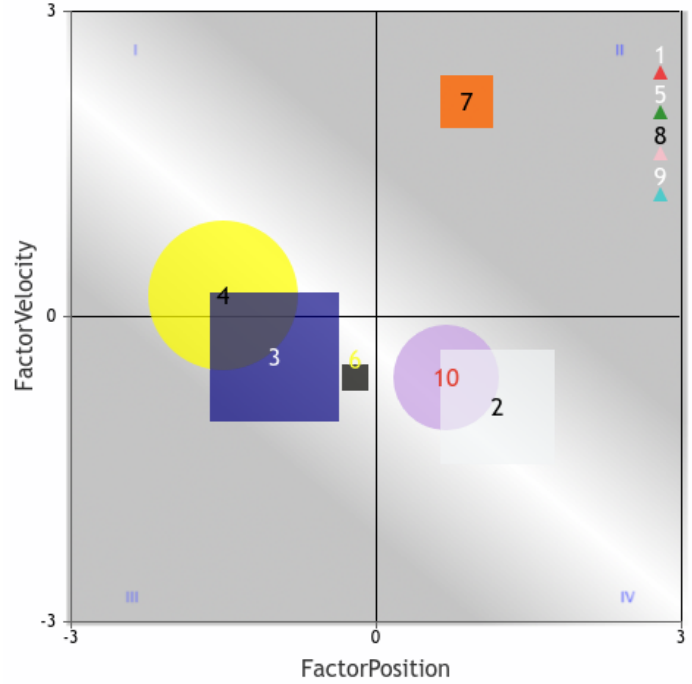

OptixPlot-SURFDIST

PN	Horse	ML	DSL	RS	OFR	Prior RaceKeys	Prior RaceClass	oNg	oFIG	Fin	optixNOTES	q	cs
1	MEMPHIS PRAYER J: COLON LUIS H T: RODRIGUEZ HUGO	6	28	C	82-76						⋮		
2	UNCLE NICK J: EMIGH C A T: RODRIGUEZ EDUARDO	8	35	PC	82-76						⋮		
3	FORWARD CURVE J: SANTIAGO VICTOR T: BECKER SCOTT	3	174	E	82-76						⋮		
4	PINBALLER J: BENDEZU ALEXANDER T: POULOS DEE	10	35	EP	82-76						⋮		
5	POWERFUL MAN J: GILES EMMANUEL T: BAHENA FERNANDO	20	25	P	82-76						⋮		
6	SON OF GRACE J: SANCHEZ DIEGO T: HUGHES EARL W	15	11	EP	82-76						⋮		
7	GATE CREW J: FELIX J E T: BOYCE MICHELE	3.5	35	C	82-76						⋮		
8	LOOK AWAY J: TAVARES JAVIER T: JONES JEFF S	15	60	C	82-76						⋮		
9	BEEASY J: LEZCANO ABEL T: MANLEY STEVE	8	30	EP	82-76						⋮		
10	COMMAND CENTRAL J: HERNANDEZ O K T: MERAZ ANTONIO	10	35	PC	82-76						⋮		

Register at optixeq.com and enter the future of handicapping.