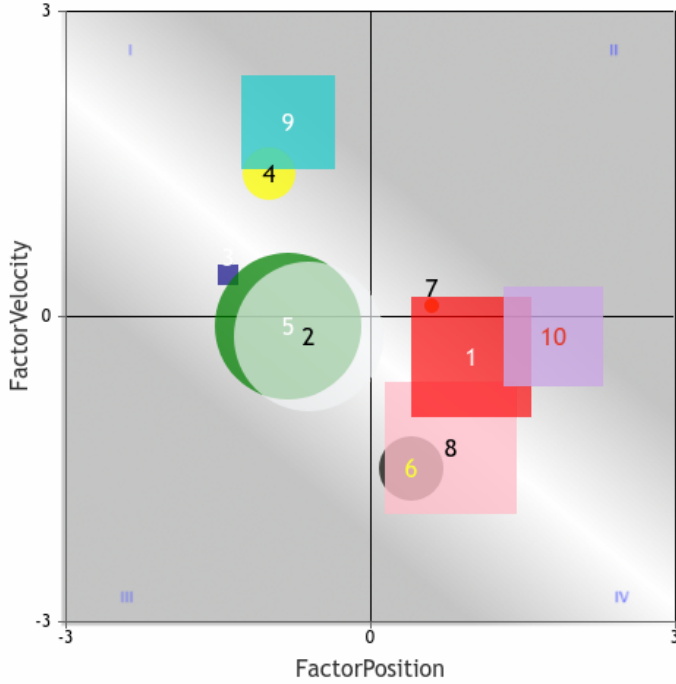

OptixPROGRAM™
HAW 2023-05-25 Race 1 $14,000 7.5f Route
Turf
Claiming(Clm 15000b) 3 year olds and Up -
PlotFit ● Contention ❄ SpeedRate ☂ 000
Copyright © 2015,2018 EquiLytx LLC. All rights reserved.

HAW 2023-05-25 Race1

OptixPlot-STANDARD