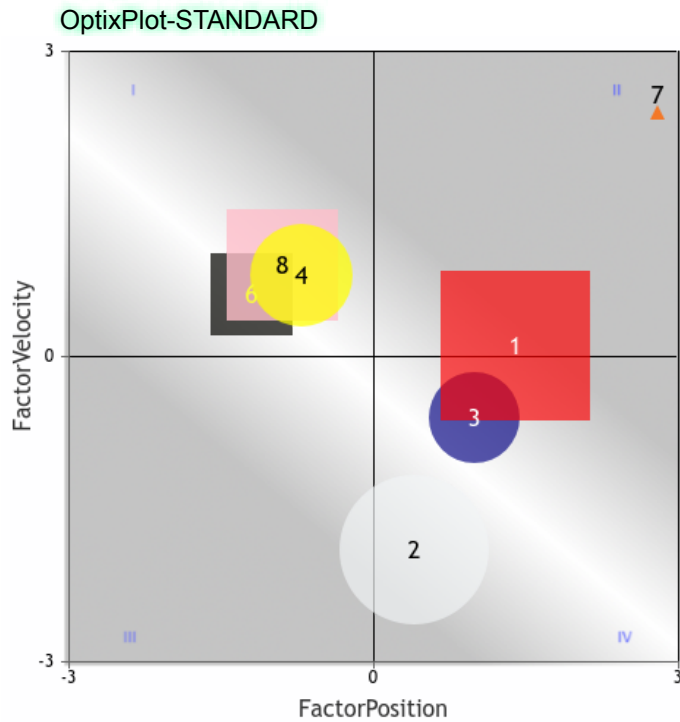

OptixPROGRAM™
HAW 2023-05-25 Race 6 $13,500 6f Sprint
Dirt
Maiden Claimer(Md 15000) 3 year olds and Up -

PlotFit Contention SpeedRate 000
Copyright © 2015,2018 EquiLytx LLC. All rights reserved.

HAW 2023-05-25 Race6

PN	Horse	ML	DSL	RS	OFR	Prior RaceKeys	Prior RaceClass	oNg	oFIG	Fin	optixNOTES	q	cs
1	FABRICATOR J: TAVARES JAVIER T: WATKINS JAMES M	6	25	C	66-58						:	q2	SQ2
2	BLACK RUSSIAN J: BENDEZU ALEXANDER T: PEREZ MANNY	12	25		66-58						:	q4	CR2
3	NORMANDY ANGEL J: LOPEZ U A T: REYES MARTIN	20	21		66-58						:	q4	CR1
4	MEDAL KING J: HERNANDEZ O K T: BAHENA FERNANDO	15	19		66-58						:	q1	CR1
6	ROCKET MAN ATTACK J: COLON LUIS H T: CHILDERS VANCE	4.5	21	P	66-58						:	q1	SQ1
7	MAD DRAGON J: MOJICA O T: RIVELLI LARRY	3			66-58						:		
8	UNCAPTURED DREAM J: GILES EMMANUEL T: WATKINS JAMES M	4	26	PC	66-58						:	q1	SQ2

Register at optixeq.com and enter the future of handicapping.