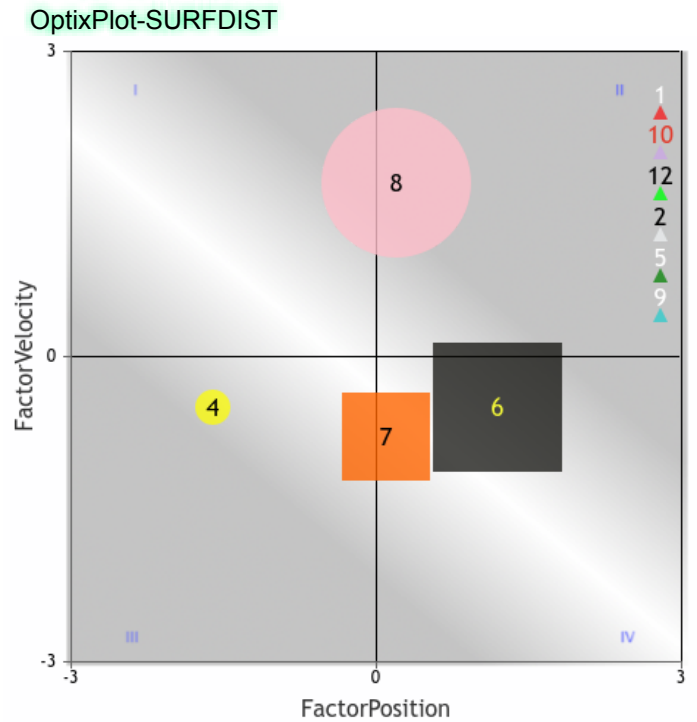

OptixPROGRAM™
HAW 2023-05-25 Race 8 $18,000 5f Sprint
Turf
Maiden Claimer(Md 25000) 3 year olds and Up - Fillies/Mares

PlotFit Contention SpeedRate 020
Copyright © 2015,2018 EquiLytx LLC. All rights reserved.

HAW 2023-05-25 Race8

PN	Horse	ML	DSL	RS	OFR	Prior RaceKeys	Prior RaceClass	oNg	oFIG	Fin	optixNOTES	q	cs
1	GETTIN DOWN J: COLON LUIS H T: RIVELLI LARRY	3.5	28		-						.....		
2	REBA ATTACK J: ORTIZ ALVIN T: CHILDERS VANCE	15	9		-						.....		
4	GO ON GIRL J: FELIX J E T: RODRIGUEZ HUGO	4.5	21	E	-						.....		
5	SECRET OPERATION J: HUGHES CARLY T: SLAGER MIKE	5	11		-						.....		
6	IZZY'S MONSTER J: TAVARES JAVIER T: ROSIN COTY W	6	222		-						.....		
7	MISS HIGH N MIGHTY J: LOPEZ U A T: RAMIREZ CARLOS	20	46	PC	-						.....		
8	STRONGENOUGHSTORM J: REYES ANGEL T: REYES MARTIN	20	11		-						.....		
9	LORIENT J: HERNANDEZ O K T: LOPEZ ELIAS	12			-						.....		
10	BLAME NELLIE J: MOJICA O T: ROUSSEL LOUIS J	4	460		-						.....		
12	BE MY BESTIE J: CENTENO ALEXIS T: RIVELLI LARRY	2.5	21	EP	-						.....		

Register at optixeq.com and enter the future of handicapping.