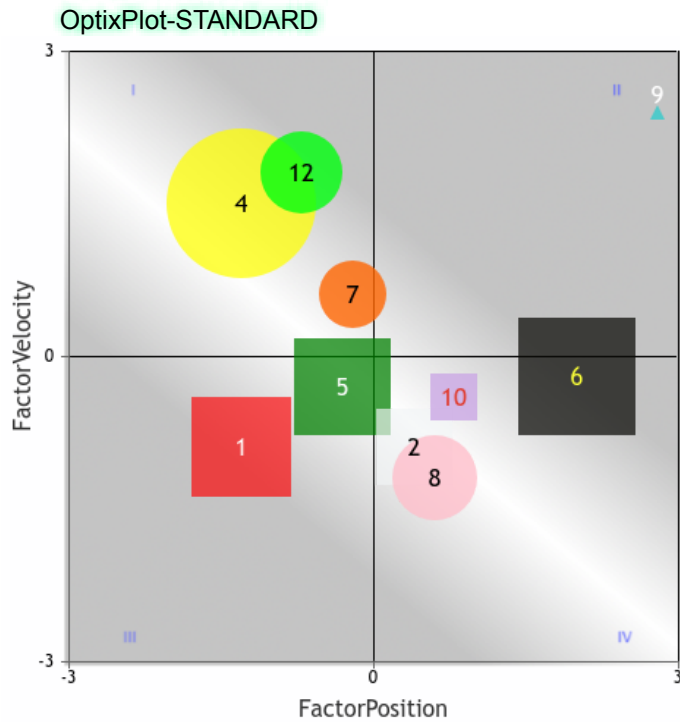

OptixPROGRAM™
HAW 2023-05-25 Race 8 $18,000 5f Sprint
Turf
Maiden Claimer(Md 25000) 3 year olds and Up - Fillies/Mares

PlotFit Contention SpeedRate 020
Copyright © 2015,2018 EquiLytx LLC. All rights reserved.

HAW 2023-05-25 Race8

PN	Horse	ML	DSL	RS	OFR	Prior RaceKeys	Prior RaceClass	oNg	oFIG	Fin	optixNOTES	q	cs
1	GETTIN DOWN J: COLON LUIS H T: RIVELLI LARRY	3.5	28		-						.....		
2	REBA ATTACK J: ORTIZ ALVIN T: CHILDERS VANCE	15	9		-						.....		
4	GO ON GIRL J: FELIX J E T: RODRIGUEZ HUGO	4.5	21	E	-						.....		
5	SECRET OPERATION J: HUGHES CARLY T: SLAGER MIKE	5	11		-						.....		
6	IZZY'S MONSTER J: TAVARES JAVIER T: ROSIN COTY W	6	222		-						.....		
7	MISS HIGH N MIGHTY J: LOPEZ U A T: RAMIREZ CARLOS	20	46	PC	-						.....		
8	STRONGENOUGHSTORM J: REYES ANGEL T: REYES MARTIN	20	11		-						.....		
9	LORIENT J: HERNANDEZ O K T: LOPEZ ELIAS	12			-						.....		
10	BLAME NELLIE J: MOJICA O T: ROUSSEL LOUIS J	4	460		-						.....		
12	BE MY BESTIE J: CENTENO ALEXIS T: RIVELLI LARRY	2.5	21	EP	-						.....		

Register at optixeq.com and enter the future of handicapping.