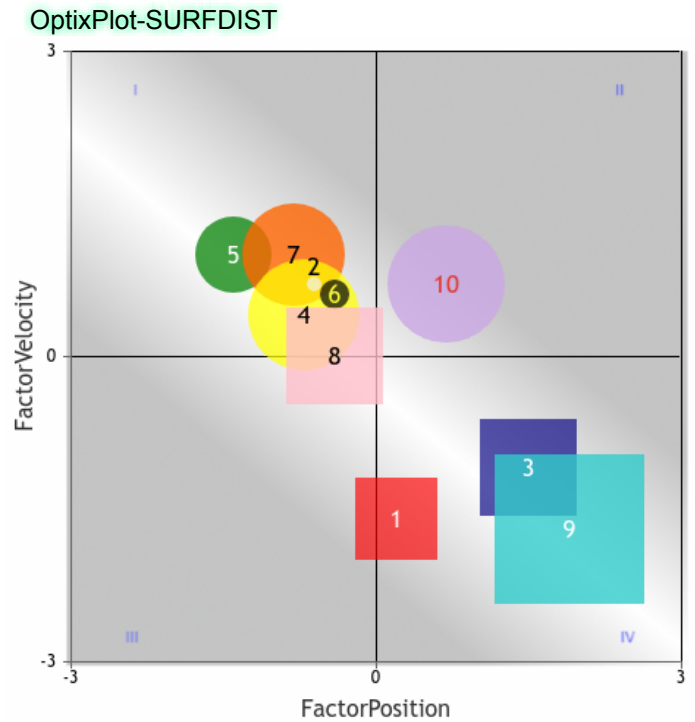

OptixPROGRAM™
HAW 2023-05-25 Race 7 $33,000 6f Sprint
Dirt
Allowance Optional Claim(OCIm 40000b) 3 year olds and Up -

PlotFit Contention SpeedRate 040
Copyright © 2015,2018 EquiLytx LLC. All rights reserved.

HAW 2023-05-25 Race7

PN	Horse	ML	DSL	RS	OFR	Prior RaceKeys	Prior RaceClass	oNg	oFIG	Fin	optixNOTES	q	cs
1	TRY TRY AGAIN J: GILES EMMANUEL T: ZAWITZ JOEL	15	32	PC	98-90						...		
2	FIRE SWORD J: HERNANDEZ O K T: BERNDT JOEL	10	123	E	98-90						...		
3	LYKAN J: LEZCANO ABEL T: MASON INGRID	12	139	C	98-90						...		
4	TILTED TOWERS J: EMIGH C A T: VANDEN BERG BRITTANY A	8	35	E	98-90						...		
5	MIDNIGHT ESCAPE J: TAVARES JAVIER T: HERNANDEZ JAVIER	4.5	25	EP	98-90						...		
6	MALPAIS J: SANCHEZ DIEGO T: VILLA FRANCISCO	6	25	PC	98-90						...		
7	COMISKEY PARK J: CENTENO ALEXIS T: HERNANDEZ ARMANDO	5	25	EP	98-90						...		
8	OMAHA RED J: SANTIAGO VICTOR T: ROBERTSON HUGH H	4	18	EP	98-90						...		
9	BROKEN RIB J: MOJICA O T: AMOSS THOMAS M	6	102	EP	98-90						...		
10	BOCA BOY J: COLON LUIS H T: WINEBAUGH CHERYL	10	49	P	98-90						...		

Register at optixeq.com and enter the future of handicapping.