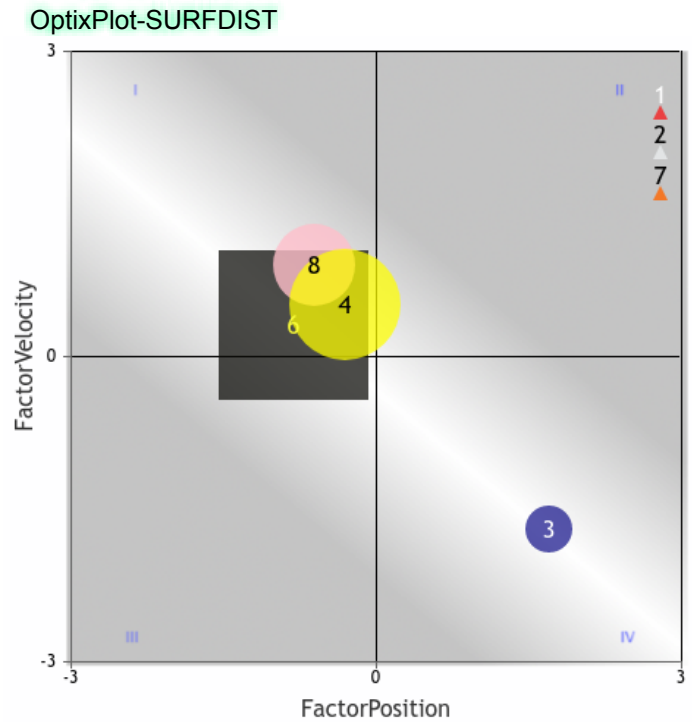

OptixPROGRAM™
HAW 2023-05-25 Race 6 $13,500 6f Sprint
Dirt
Maiden Claimer(Md 15000) 3 year olds and Up -

PlotFit Contention SpeedRate 000
Copyright © 2015,2018 EquiLytx LLC. All rights reserved.

HAW 2023-05-25 Race6

PN	Horse	ML	DSL	RS	OFR	Prior RaceKeys	Prior RaceClass	oNg	oFIG	Fin	optixNOTES	q	cs
1	FABRICATOR J: TAVARES JAVIER T: WATKINS JAMES M	6	25	C	66-58						:	q2	SQ2
2	BLACK RUSSIAN J: BENDEZU ALEXANDER T: PEREZ MANNY	12	25		66-58						:	q4	CR2
3	NORMANDY ANGEL J: LOPEZ U A T: REYES MARTIN	20	21		66-58						:	q4	CR1
4	MEDAL KING J: HERNANDEZ O K T: BAHENA FERNANDO	15	19		66-58						:	q1	CR1
6	ROCKET MAN ATTACK J: COLON LUIS H T: CHILDERS VANCE	4.5	21	P	66-58						:	q1	SQ1
7	MAD DRAGON J: MOJICA O T: RIVELLI LARRY	3			66-58						:		
8	UNCAPTURED DREAM J: GILES EMMANUEL T: WATKINS JAMES M	4	26	PC	66-58						:	q1	SQ2

Register at optixeq.com and enter the future of handicapping.