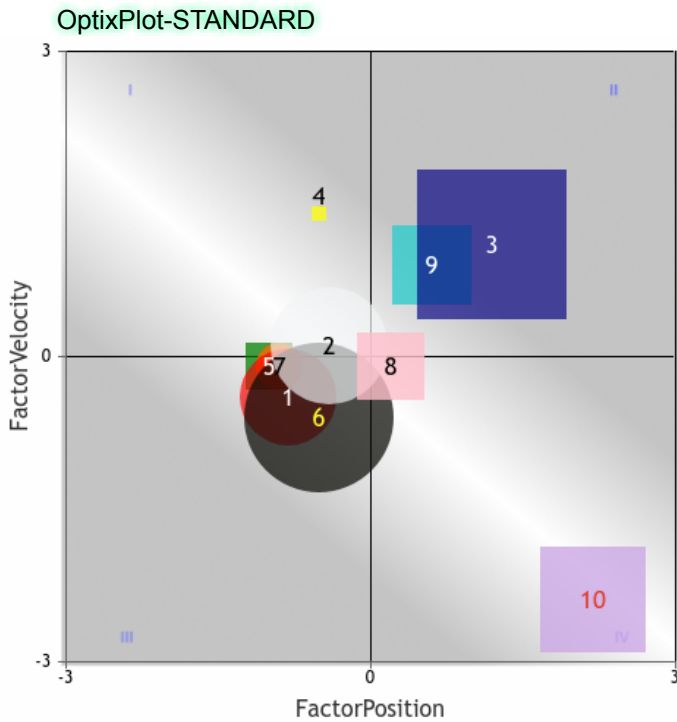

OptixPROGRAM™
HAW 2023-05-25 Race 5 $16,000 5f Sprint
Turf
Claiming(Clm 10000) 3 year olds and Up - Fillies/Mares
PlotFit Contention SpeedRate 030
Copyright © 2015,2018 EquiLytx LLC. All rights reserved.

HAW 2023-05-25 Race5

PN	Horse	ML	DSL	RS	OFR	Prior RaceKeys	Prior RaceClass	oNg	oFIG	Fin	optixNOTES	q	cs
1	STACY ATTACK J: FELIX J E T: WATKINS JAMES M	12	42	E	73-65						:		
2	APRIL'S GEM J: GILES EMMANUEL T: VILLA FRANCISCO	3	18	EP	73-65						:		
3	GET NONE J: EMIGH C A T: RODRIGUEZ HUGO	2.5	221	PC	73-65						:		
4	SHEZ RECKLESS J: ORTIZ ALVIN T: MARTINEZ RALPH	8	37	EP	73-65						:		
5	FIRST SQUADRON J: LEZCANO ABEL T: COOK BRIAN	10	14	EP	73-65						:		
6	FROST WARRIOR J: BENDEZU ALEXANDER T: CASTRO ISIDRO	20	19	EP	73-65						:		
7	SMILE AT THE STORM J: CENTENO ALEXIS T: QUINONEZ MAX	8	18	EP	73-65						:		
8	GO STORMIN GIRL J: MOJICA O T: COOK BRIAN	6	23	EP	73-65						:		
9	SENSE OF SELF J: ULLOA CARLOS JOAN T: RAMIREZ CARLOS	15	32	PC	73-65						:		
10	RARE ACTION ATTACK J: TAVARES JAVIER T: CHILDERS VANCE	12	23	C	73-65						:		

Register at optixeq.com and enter the future of handicapping.