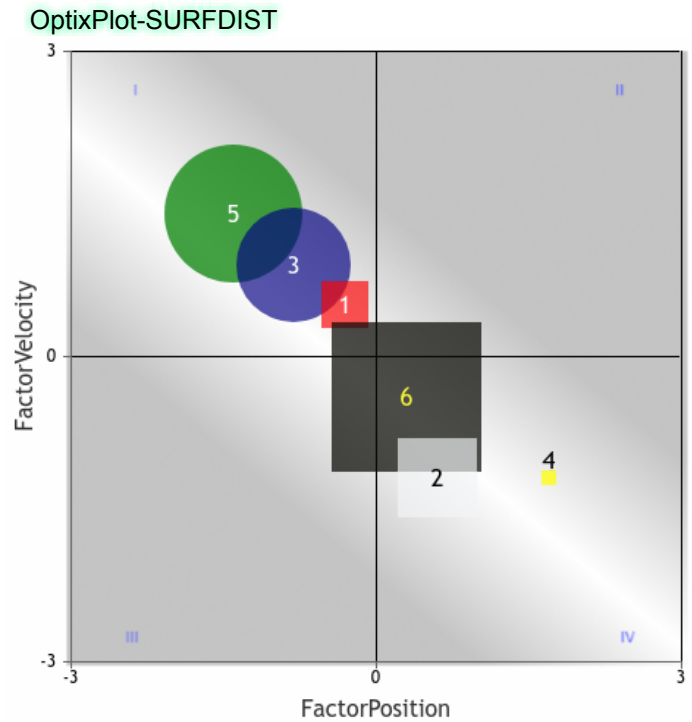

OptixPROGRAM™
HAW 2023-05-25 Race 3 $12,000 6f Sprint
Dirt
Claiming(Clm 6250n3l) 3 year olds and Up -

PlotFit Contention SpeedRate 034
Copyright © 2015,2018 EquiLytx LLC. All rights reserved.

HAW 2023-05-25 Race3

PN	Horse	ML	DSL	RS	OFR	Prior RaceKeys	Prior RaceClass	oNg	oFIG	Fin	optixNOTES	q	cs
1	TIMEHASCOME J: EMIGH C A T: RODRIGUEZ EDUARDO	1.8	21	EP	79-71						⋮		
2	SPEEDY G J: GILES EMMANUEL T: LOPEZ ELIAS	10	25	EP	79-71						⋮		
3	BOURBON TEDDY J: REYES ANGEL T: REYES MARTIN	3	21	EP	79-71						⋮		
4	TEA AFTER BALLET J: BENDEZU ALEXANDER T: ZAWITZ JOEL	12	7	P	79-71						⋮		
5	IRONMAN RICHIE J: HERNANDEZ O K T: RODRIGUEZ EDUARDO	2.5	21	EP	79-71						⋮		
6	DEORA STORE J: TAVARES JAVIER T: HUGHES EARL W	6	11	C	79-71						⋮		

Register at optixeq.com and enter the future of handicapping.