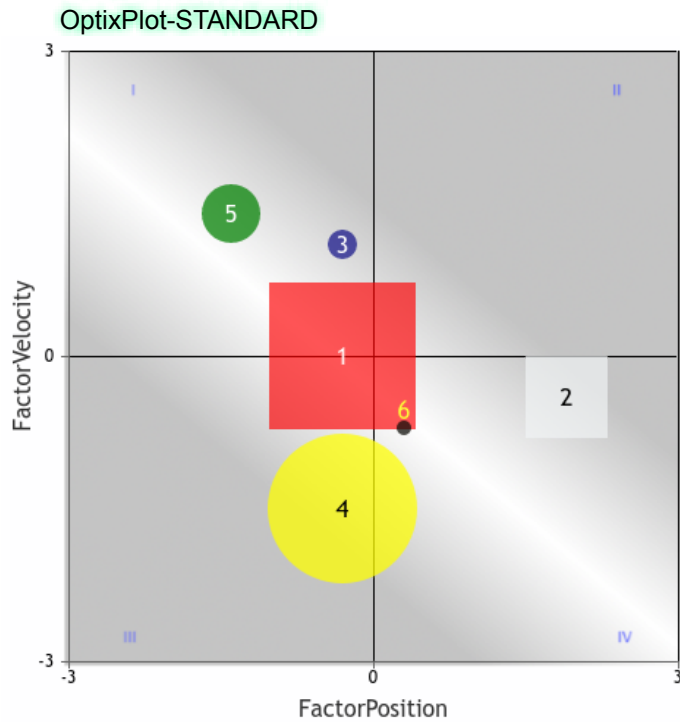

OptixPROGRAM™
HAW 2023-05-25 Race 3 $12,000 6f Sprint
Dirt
Claiming(Clm 6250n3l) 3 year olds and Up -

PlotFit Contention SpeedRate 034
Copyright © 2015,2018 EquiLytx LLC. All rights reserved.

HAW 2023-05-25 Race3

PN	Horse	ML	DSL	RS	OFR	Prior RaceKeys	Prior RaceClass	oNg	oFIG	Fin	optixNOTES	q	cs
1	TIMEHASCOME J: EMIGH C A T: RODRIGUEZ EDUARDO	1.8	21	EP	79-71						⋮		
2	SPEEDY G J: GILES EMMANUEL T: LOPEZ ELIAS	10	25	EP	79-71						⋮		
3	BOURBON TEDDY J: REYES ANGEL T: REYES MARTIN	3	21	EP	79-71						⋮		
4	TEA AFTER BALLET J: BENDEZU ALEXANDER T: ZAWITZ JOEL	12	7	P	79-71						⋮		
5	IRONMAN RICHIE J: HERNANDEZ O K T: RODRIGUEZ EDUARDO	2.5	21	EP	79-71						⋮		
6	DEORA STORE J: TAVARES JAVIER T: HUGHES EARL W	6	11	C	79-71						⋮		

Register at optixeq.com and enter the future of handicapping.