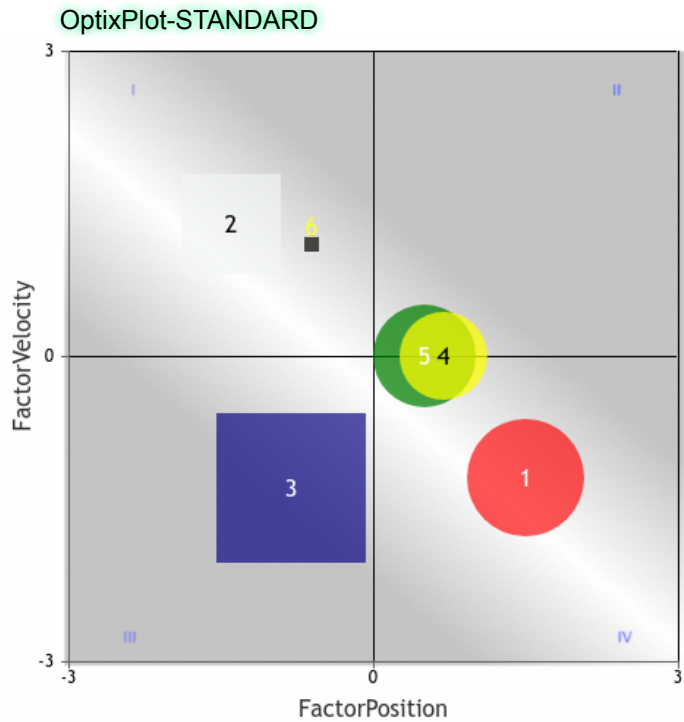

OptixPROGRAM™
HAW 2023-05-25 Race 2 $12,000 5.5f Sprint
Dirt
Claiming(Clm 6250n3l) 3 year olds and Up - Fillies/Mares

PlotFit Contention SpeedRate 000
Copyright © 2015,2018 EquiLytx LLC. All rights reserved.

HAW 2023-05-25 Race2

PN	Horse	ML	DSL	RS	OFR	Prior RaceKeys	Prior RaceClass	oNg	oFIG	Fin	optixNOTES	q	cs
1	HARD LIKE HOLLY J: TAVARES JAVIER T: HUGHES EARL W	12	145	C	74-66						.....		
2	BERTRADA J: BENDEZU ALEXANDER T: CAMPBELL JOEL	1.4	18	PC	74-66						.....		
3	CAIRO SUMMER J: MOJICA O T: WITTHAUER JOHN K	5	7	P	74-66						.....		
4	NIFF J: GILES EMMANUEL T: WITTHAUER JOHN K	10	18	EP	74-66						.....		
5	GODSGIFT J: REYES ANGEL T: ROSE WAYNE	12	18		74-66						.....		
6	SWEET FRAULEIN J: FELIX J E T: REAVIS MICHAEL L	1.8	18	E	74-66						.....		

Register at optixeq.com and enter the future of handicapping.