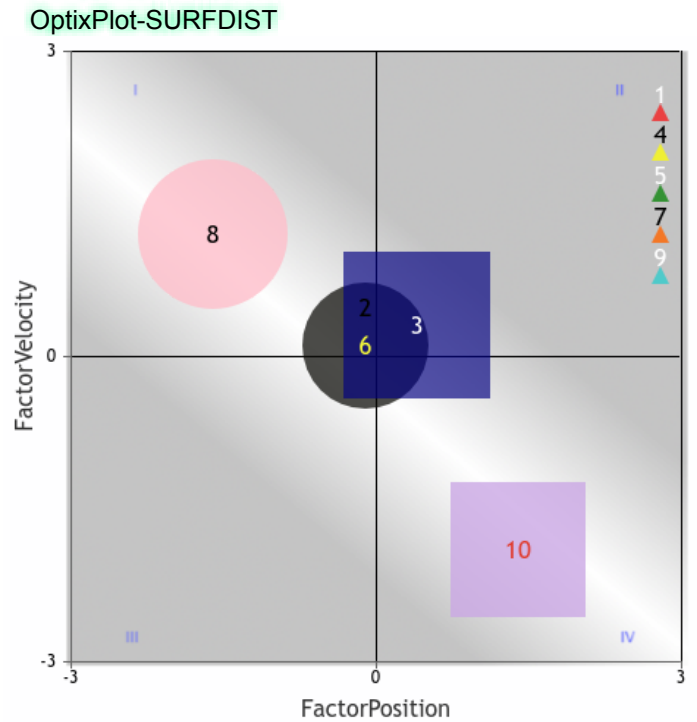

OptixPROGRAM™
HAW 2023-05-25 Race 5 $16,000 5f Sprint
Turf
Claiming(Clm 10000) 3 year olds and Up - Fillies/Mares
PlotFit Contention SpeedRate 030
Copyright © 2015,2018 EquiLytx LLC. All rights reserved.

HAW 2023-05-25 Race5

PN	Horse	ML	DSL	RS	OFR	Prior RaceKeys	Prior RaceClass	oNg	oFIG	Fin	optixNOTES	q	cs
1	STACY ATTACK J: FELIX J E T: WATKINS JAMES M	12	42	E	73-65						:		
2	APRIL'S GEM J: GILES EMMANUEL T: VILLA FRANCISCO	3	18	EP	73-65						:		
3	GET NONE J: EMIGH C A T: RODRIGUEZ HUGO	2.5	221	PC	73-65						:		
4	SHEZ RECKLESS J: ORTIZ ALVIN T: MARTINEZ RALPH	8	37	EP	73-65						:		
5	FIRST SQUADRON J: LEZCANO ABEL T: COOK BRIAN	10	14	EP	73-65						:		
6	FROST WARRIOR J: BENDEZU ALEXANDER T: CASTRO ISIDRO	20	19	EP	73-65						:		
7	SMILE AT THE STORM J: CENTENO ALEXIS T: QUINONEZ MAX	8	18	EP	73-65						:		
8	GO STORMIN GIRL J: MOJICA O T: COOK BRIAN	6	23	EP	73-65						:		
9	SENSE OF SELF J: ULLOA CARLOS JOAN T: RAMIREZ CARLOS	15	32	PC	73-65						:		
10	RARE ACTION ATTACK J: TAVARES JAVIER T: CHILDERS VANCE	12	23	C	73-65						:		

Register at optixeq.com and enter the future of handicapping.