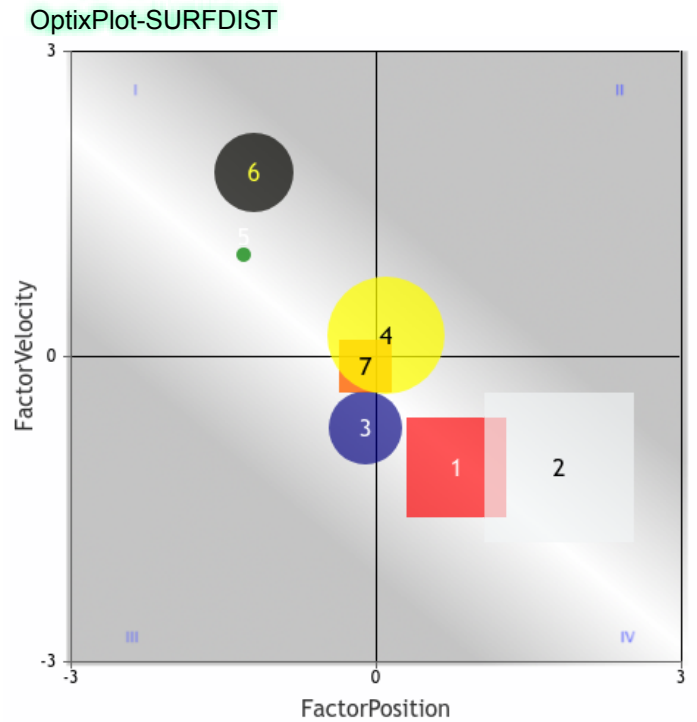

OptixPROGRAM™
HAW 2023-05-25 Race 4 $11,000 5.5f Sprint
Dirt
Claiming(Clm 6250n2l) 3 year olds and Up - Fillies/Mares
PlotFit ● Contention ☀ SpeedRate 🏇 029
Copyright © 2015,2018 EquiLytx LLC. All rights reserved.

HAW 2023-05-25 Race4

PN	Horse	ML	DSL	RS	OFR	Prior RaceKeys	Prior RaceClass	oNg	oFIG	Fin	optixNOTES	q	cs
1	JEMEZ FALLS J: SANTIAGO VICTOR T: MARTINEZ RALPH	6	16	C	71-63						.....		
2	BELLS OF JOY J: GILES EMMANUEL T: REAVIS MICHAEL L	5	18	PC	71-63						.....		
3	GOTTA B KITTEN ME J: TAVARES JAVIER T: GONZALEZ LILIA	10	18	E	71-63						.....		
4	FREE LOVE J: HERNANDEZ O K T: LOPEZ ELIAS	2.5	21	EP	71-63						.....		
5	STAR OF TOMORROW J: FELIX J E T: MASON INGRID	2	41	E	71-63						.....		
6	HEY MA J: REYES ANGEL T: REYES MARTIN	8	18	E	71-63						.....		
7	BUMPER GIRL J: BENDEZU ALEXANDER T: RETANA GABE	8	18	P	71-63						.....		

Register at optixeq.com and enter the future of handicapping.