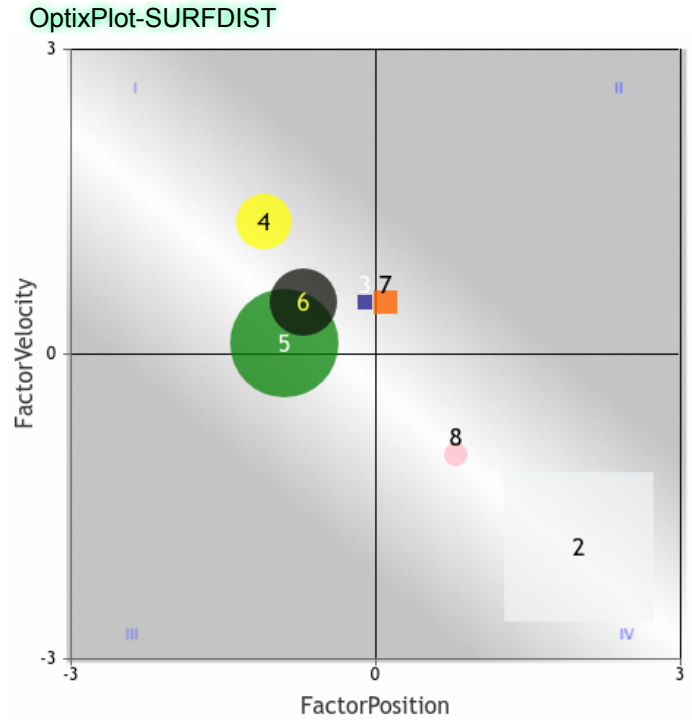

OptixPROGRAM™
HAW 2023-04-06 Race 8 $17,000 8.32f
Route Dirt
CO(OCIm 13500) 4 year olds and Up -

PlotFit ● Contention 🔥 SpeedRate 🚩 043
Copyright © 2015,2018 EquiLytx LLC. All rights reserved.

HAW 2023-04-06 Race8

PN	Horse	ML	DSL	RS	OFR	Prior RaceKeys	Prior RaceClass	oNg	oFIG	Fin	optixNOTES	q	cs
2	PISTOL BOX J: EMIGH C A T: KIRBY FRANK J	8	96	C	87-81	HAW_2022-12-31_07 HAW_2022-12-11_04 HAW_2022-11-18_08	CIm 13500 OCIm 10000 CIm 13500	B- B- C	81 84 46	2 3 9	: SLOG SAVED CLOSE : TACTIC- X_FLOW MOVE : WEATHER	q4	SQ3
3	HIGH BROW J: MOJICA O T: RIVELLI LARRY	3.5	18	EP	87-81	HAW_2023-03-19_08 GP_2023-01-15_09 HAW_2022-12-30_03	Alw 31500n1x OCIm 20000n1x CIm 25000b	B C B	84 76 81	2 6 1	: TROUBLE_S TROUBLE WIDE MOVE OTHER : TACTIC+	q1	SQ1
4	MOMENT J: HERNANDEZ O K T: LOPEZ ELIAS	3	21	EP	87-81	HAW_2023-03-16_04 DED_2023-02-25_06 FG_2023-02-11_08	OCIm 13500 OCIm 8000 OCIm 50000n2x	B- B C+	85 83 87	2 1 5	: : PRESSED SAVED NO_LEAD FLOW : WEATHER	q1	CR1
5	ASTI SKY J: GILES EMMANUEL T: CRISTEL MARK J	8	18	EP	87-81	HAW_2023-03-19_07 HAW_2022-12-30_09 HAW_2022-12-17_07	Alw 31500n1x Alw 34000n1x Alw 34000n1x	B C B-	84 68 76	1 6 3	: TACTIC+ : NASAL_S TACTIC- NO_KEEP NO_LEAD : GATE BOS OTHER	q1	CR2
6	SUPER WISE J: FELIX J E T: SCHERER GARY	6	33	EP	87-81	FG_2023-03-04_04 FG_2023-02-21_03 FG_2023-02-04_08	CIm 15000b CIm 30000b Alw 51000n1x	C+ C+ C	79 73 80	4 5 6	: DUEL : WIDE : SLOG WIDE	q1	CR2
7	GLOBAL EMPIRE J: CENTENO ALEXIS T: SPAGNOLA IDA	6	21	PC	87-81	HAW_2023-03-16_04 HAW_2023-03-05_05 HAW_2022-12-10_06	OCIm 13500 CIm 6250n3l CIm 12500b	B- B B-	85 78 71	3 1 4	: SLOG MOVE FREE FLOW : SLOG WIDE CLOSE : SLOG SAVED FLOW	q4	SQ1
8	SCAT SHACK J: ORTIZ ALVIN T: RAMOS FRANCISCO	8	27	P	87-81	TP_2023-03-10_06 TP_2023-01-25_01 HAW_2022-12-31_07	CIm 12500 CIm 8000 CIm 13500	C+ B C+	78 82 76	6 1 7	: : TRAFFIC :	q2	CR1

Register at optixeq.com and enter the future of handicapping.