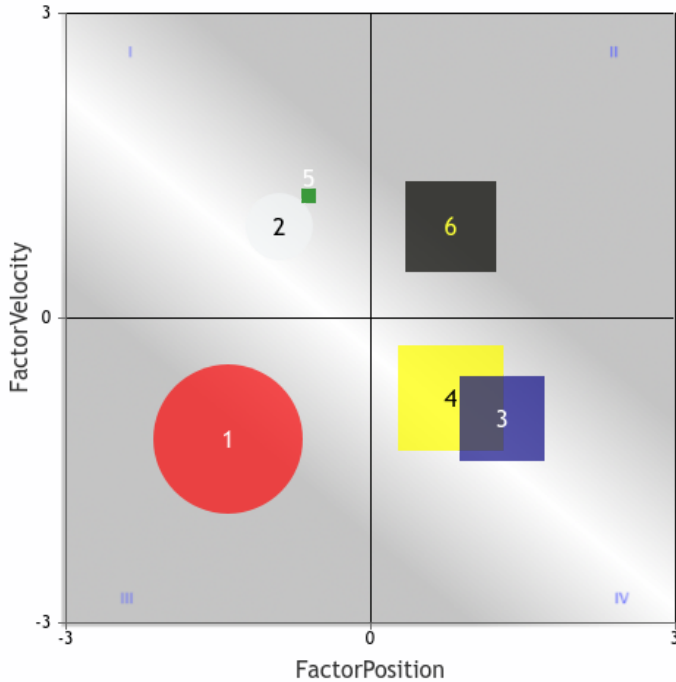

OptixPROGRAM™
HAW 2023-04-06 Race 3 $15,000 5.5f Sprint
Dirt
Claiming(Clm 8500) 4 year olds and Up - Fillies/Mares
PlotFit Contention SpeedRate 017
Copyright © 2015,2018 EquiLytx LLC. All rights reserved.

HAW 2023-04-06 Race3

OptixPlot-STANDARD