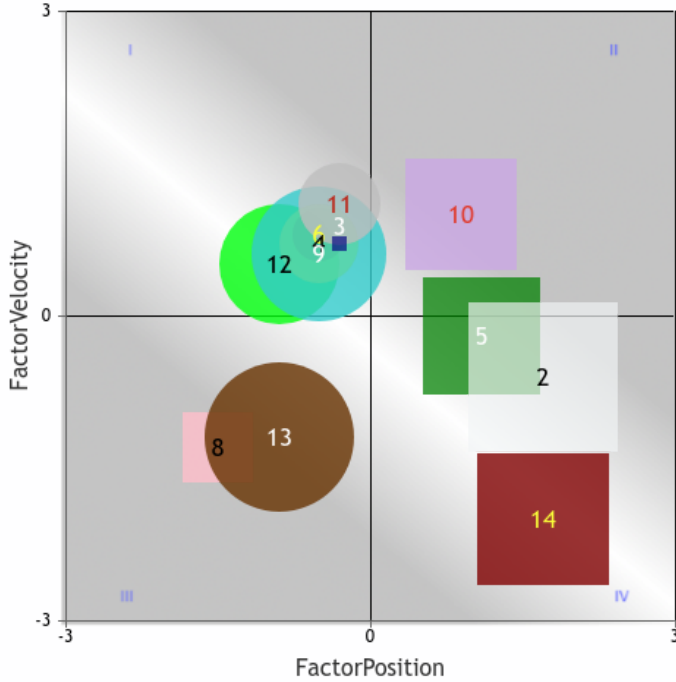

OptixPROGRAM™
HAW 2023-04-06 Race 6 $31,500 6f Sprint
Dirt
Allowance(Alw 31500n1x) 3 year olds and Up -
PlotFit Contention SpeedRate 017
Copyright © 2015,2018 EquiLytx LLC. All rights reserved.

HAW 2023-04-06 Race6

OptixPlot-STANDARD