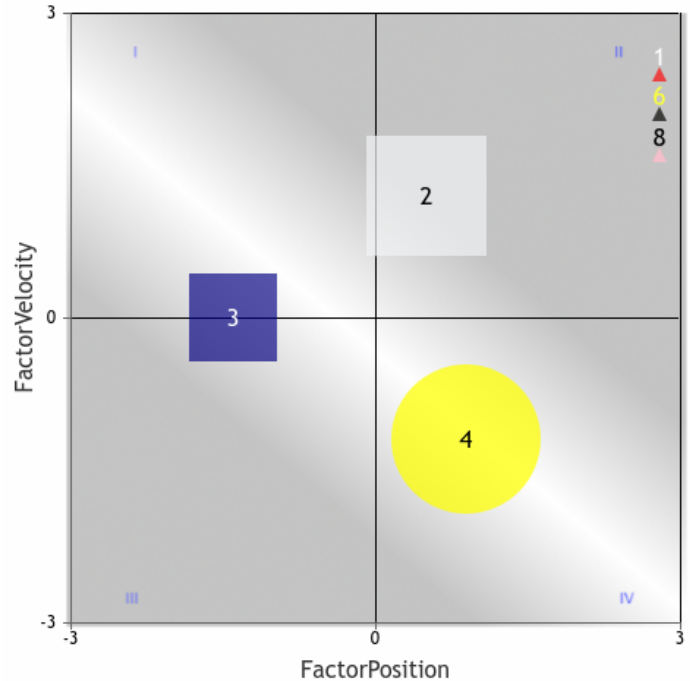

OptixPlot-SURFDIST

PN	Horse	ML	DSL	RS	OFR	Prior RaceKeys	Prior RaceClass	oNg	oFIG	Fin	optixNOTES	q	cs
1	CLIMB TO GLORY J: MOJICA O T: DIZEO DINO	8	35		70-62	TP_2023-03-02_08 TP_2023-02-11_04	Md Sp Wt Md Sp Wt	C C	63 66	10 8	:	q3	CR3
2	JOYZELLA J: HERNANDEZ O K T: SPAGNOLA IDA	10	25	PC	70-62	HAW_2023-03-12_04 HAW_2022-12-30_05 HAW_2022-12-03_06	Md Sp Wt Md Sp Wt Debutante50k	B- C+ B-	65 60 62	2 7 4	: GATE TACTIC- : TRAFFIC : SLOG COVER PLODDY	q3	SQ1
3	POSITIONDUMONI J: BENDEZU ALEXANDER T: POMPELL ROBERT	15	21		70-62	HAW_2023-03-16_06 HAW_2022-10-23_08 HAW_2022-10-01_03	Md Sp Wt Md Sp Wt Md Sp Wt	C+ C C	58 63 62	7 5 6	: NASAL_S PREP? NO_PUSH TROUBLE- : NASAL_S GATE SAVED NO_KEEP : NASAL_S WIDE	q3	SQ1
4	BLAZE BEAUTY J: ARRIETA REYNIER T: BENTLER DON	10	21		70-62	HAW_2023-03-16_06 HAW_2022-11-12_01 CD_2022-09-24_11	Md Sp Wt Md Sp Wt Md Sp Wt	B- C+ C	65 62 53	3 7 10	: FLOW SAVED MOVE : NASAL_S SLOG PLODDY DROP? STRETCH? : SLOG	q2	CR1
6	FIT AND FAMOUS J: CENTENO ALEXIS T: TRACY TANNER	6			70-62						:		
8	OLIVE'S CANDY J: FELIX J E T: RODRIGUEZ HUGO	2.5	19	P	70-62	TP_2023-03-18_07 TP_2023-02-11_04	Md 15000 Md Sp Wt	B- C+	83 72	3 7	:	q4	SQ2

Register at optixeq.com and enter the future of handicapping.