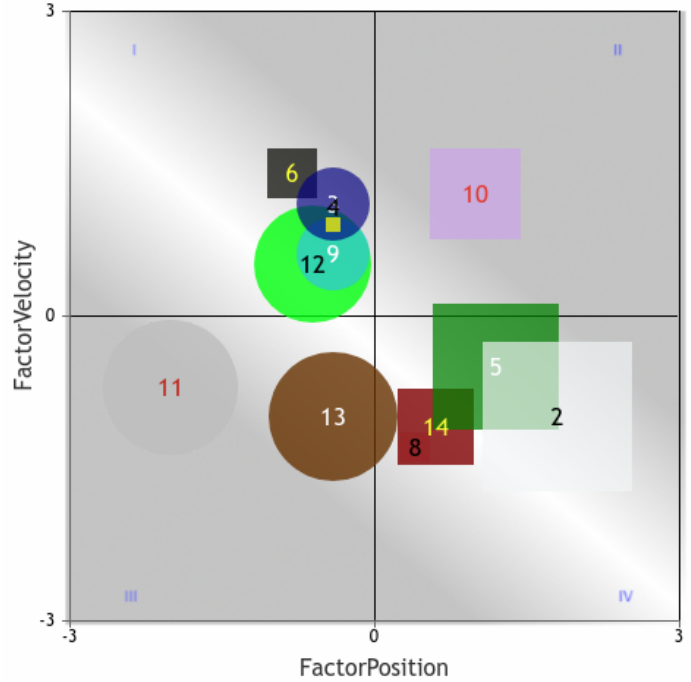

OptixPlot-SURFDIST

PN	Horse	ML	DSL	RS	OFR	Prior RaceKeys	Prior RaceClass	oNG	oFIG	Fin	optixNOTES	q	cs
2	BEEALEA J: COLON LUIS H T: BOYCE MICHELE	6	123	C	88-80	HAW_2022-12-04_07 HAW_2022-11-13_07 HAW_2022-10-23_07	Alw 34000n1x Alw 34000n1x Alw 34000n1x	C B- B-	77 80 82	5 4 3	: SLOG SAVED KICKBACK : SLOG : NASAL_S WIDE FLOW MOVE	q4	SQ3
3	ON K P J: MOJICA O T: REDNOUR JOHN JR	8	19	PC	88-80	TP_2023-03-18_08 TP_2023-02-11_03 HAW_2022-12-30_08	Clm 30000n3l Clm 30000n3l Alw 34000n1x	C+ B B-	73 86 77	8 2 3	: WIDE : LONE : MOVE WIDE	q1	SQ1
4	DUST DANCER J: ARRIETA REYNIER T: BENTLER DON	12	21	EP	88-80	HAW_2023-03-16_08 HAW_2022-12-30_04 HAW_2022-12-02_03	Alw 31500n1x Alw 34000n1x Alw 34000n1x	C+ B B-	74 74 75	7 1 3	: NO_LEAD PREP? STRETCH? : RUSH BOS NO_LEAD X_FLOW : NASAL_S SLOG WIDE NO_LEAD WEATHER	q1	CR1
5	MAC PANDOWDY J: BENDEZU ALEXANDER T: JUAREZ BLAS	20	144	EP	88-80	HAW_2022-11-13_07 HAW_2022-10-29_07 HAW_2022-10-09_07	Alw 34000n1x LghtngJetB75k OClm 27500b	C+ C C+	77 75 78	6 9 4	: WIDE NO_KEEP : NASAL_S SAVED : SLOG STRETCH?	q4	SQ2
6	BASEBALL POLITICS J: LEAHEY HANNAH T: MANLEY STEVE	4	21	P	88-80	HAW_2023-03-16_08 TP_2023-01-27_07 HAW_2022-12-30_08	Alw 31500n1x OClm 25000n1x Alw 34000n1x	B- C C+	83 71 75	3 9 7	: NASAL_S WIDE : : NO_LEAD PLODDY	q1	CR1
8	FREDDY J J: FELIX J E T: TRACY TANNER	20	187	EP	88-80	PRM_2022-10-01_08 PRM_2022-08-01_05 PRM_2022-07-04_09	laBrdDrby100k Md Sp Wt Md Sp Wt	C . .	64 72 68	6 1 2	: OTHER RUSH PRESSED SAVED NO_KEEP NO_PUSH : :	q3	SQ1
9	MUD ISLAND J: ORTIZ ALVIN T: MARTINEZ RALPH	20	96	EP	88-80	HAW_2022-12-31_04 HAW_2022-12-10_06 HAW_2022-11-26_04	Clm 12500b Clm 12500b Clm 12500n2l	C+ B B	72 73 81	5 1 1	: SAVED : SLOG TACTIC+ FLOW : LONE NO_LEAD	q1	CR2
10	COMISKEY PARK J: EMIGH C A T: HERNANDEZ ARMANDO	3	21	PC	88-80	HAW_2023-03-16_08 HAW_2022-12-30_08 HAW_2022-11-25_01	Alw 31500n1x Alw 34000n1x Alw 34000n1x	B- B- B-	85 79 81	2 2 2	: NASAL_S WIDE GRIT- : NASAL_S MOVE X_FLOW GALLOP- : NASAL_S SLOG SAVED MOVE	q2	SQ2
11	BLUE NORTHER J: ORM CORY T: WELLS DUANE	15	41	C	88-80	TP_2023-02-24_04 TP_2023-01-25_07 TP_2022-12-30_09	Clm 30000n2l Clm 30000n2l Clm 30000n2l	B- B- B-	73 84 84	5 3 3	: BLANKET : :	q1	CR1
12	CAN MAN DO J: SANTIAGO VICTOR T: KIRBY FRANK J	10	28	EP	88-80	HAW_2023-03-09_07 TP_2023-01-12_01 HAW_2022-12-31_04	Clm 12500n3l Clm 7500n3l Clm 12500b	B B- C	80 80 66	1 2 7	: TROUBLE_S TACTIC+ SAVED OTHER : : WIDE NO_KEEP NO_PUSH	q1	CR2
13	OVER CALENDARED J: ULLOA CARLOS JOAN T: HERNANDEZ JAVIER	20	61	PC	88-80	TP_2023-02-04_01 TP_2023-01-05_01 TP_2022-12-22_08	Md 7500 Md 5000 Md 5000	B C C+	78 62 61	1 7 3	: : VSLOG : WEATHER	q3	CR3
14	JUSTICE ONCE J: FELIX J E T: TRACY TANNER	15	181	PC	88-80	HAW_2022-10-07_07 PRM_2022-09-12_08 PRM_2022-08-27_10	Clm 25000b Alw 43243n1x Alw 43243n1x	C+ B- .	73 81 76	5 3 4	: : MOVE WIDE :	q4	SQ2