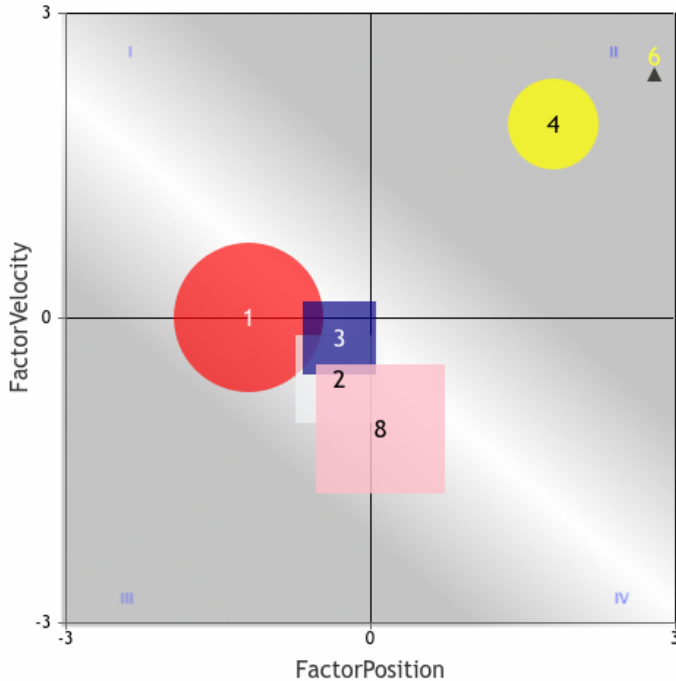

OptixPROGRAM™
HAW 2023-04-06 Race 5 $30,000 6f Sprint
Dirt
Maiden Special Weight(Md Sp Wt) 3 year olds and Up -
Fillies/Mares

PlotFit Contention SpeedRate 000
Copyright © 2015,2018 EquiLytx LLC. All rights reserved.

HAW 2023-04-06 Race5

OptixPlot-STANDARD