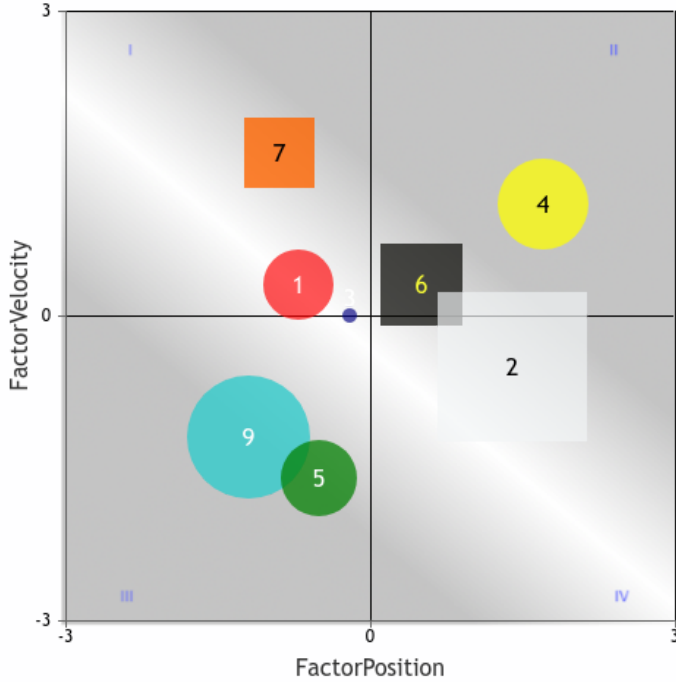

OptixPROGRAM™
HAW 2023-04-06 Race 7 $33,000 6f Sprint
Dirt
Allowance Optional Claim(OCIm 40000b) 3 year olds and Up -

PlotFit Contention SpeedRate 025
Copyright © 2015,2018 EquiLytx LLC. All rights reserved.

HAW 2023-04-06 Race7

OptixPlot-STANDARD