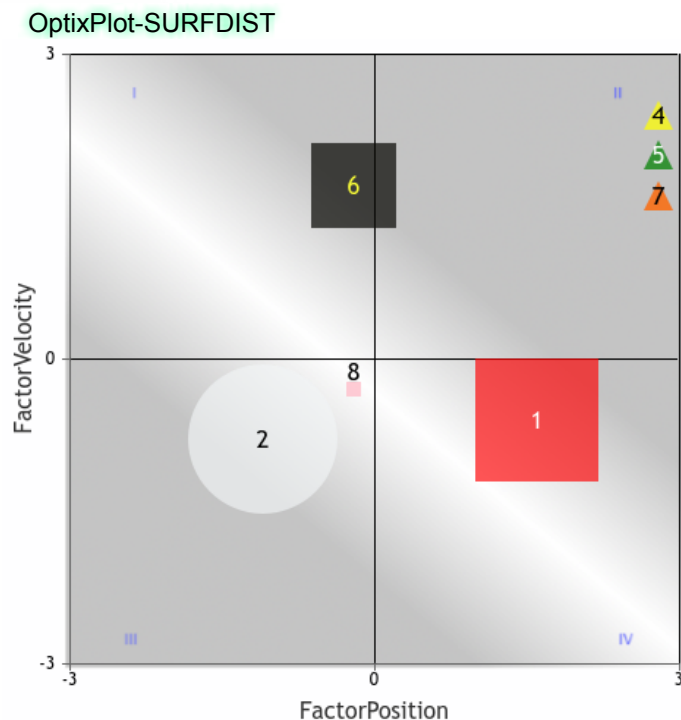

OptixPROGRAM™
HAW 2023-04-06 Race 1 $10,500 6f Sprint
Dirt
Maiden Claimer(Md 6250) 3 year olds and Up - Fillies/Mares

PlotFit Contention SpeedRate 000
Copyright © 2015,2018 EquiLytx LLC. All rights reserved.

HAW 2023-04-06 Race1

PN	Horse	ML	DSL	RS	OFR	Prior RaceKeys	Prior RaceClass	oNg	oFIG	Fin	optixNOTES	q	cs
1	EVIE JEAN J: LOPEZ U A T: RYAN CHRIS A	6	18		57-49	HAW_2023-03-19_09 HAW_2023-03-05_01 HAW_2022-12-16_01	Md 6250 Md 7500 Md 7500	C+ C+ C+	57 47 62	4 3 5	: : WARM DUEL SAVED : MOVE NO_LEAD WEATHER	q4	SQ2
2	STRONGENOUGHSTORM J: REYES ANGEL T: REYES MARTIN	10	32		57-49	HAW_2023-03-05_01 IND_2022-08-15_08 IND_2022-08-02_02	Md 7500 Md Sp Wt Md 20000	C+ C C	46 36 28	5 10 7	: DUEL NO_KEEP : X_WIDE NO_KEEP : NO_KEEP	q2	CR1
4	SHORT STRAW J: EMIGH C A T: VANDEN BERG BRITTANY A	2			57-49						: : :		
5	YOU'RE A DANDY J: ULLOA CARLOS JOAN T: RAMOS FRANCISCO	20	95		57-49	TP_2023-01-01_01 TP_2022-12-07_01 CD_2022-11-06_01	Md 7500 Md 7500 Md 30000	C C C	-5 28 38	11 8 5	: : : SLOG	q4	CR3
6	BUMPER GIRL J: BENDEZU ALEXANDER T: RETANA GABE	4.5	18		57-49	HAW_2023-03-19_09 HAW_2023-03-05_01 HAW_2022-12-02_02	Md 6250 Md 7500 Md 6250	C+ C+ C	62 47 51	3 4 7	: SLOG SAVED : SLOG WIDE GALLOP+ : TROUBLE_S NO_FINISH WEATHER	q1	SQ1
7	HURRYUPANDBYE J: GILES EMMANUEL T: WITTHAUER JOHN K	10			57-49						: : :		
8	PRINCESS TONI J: ORTEGA JAVIER O T: HERNANDEZ JAVIER	12	18		57-49	HAW_2023-03-19_09 HAW_2023-03-09_08 MVR_2023-02-14_01	Md 6250 Md 7500 MCL5000	C C C	55 41 47	6 9 5	: NASAL_S WIDE : NASAL_S SAVED : WIDE NO_KEEP NO_LEAD	q1	SQ1

Register at optixeq.com and enter the future of handicapping.